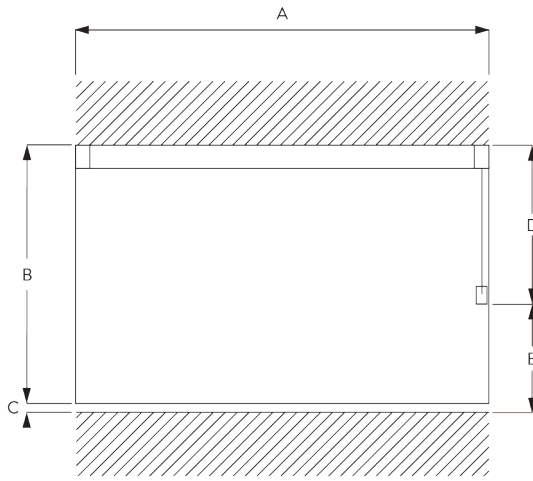

SG 3900

PRODUCT INFORMATION

- **Operation:** cord
- **Range:** M - L
- **Fitting:** ceiling, wall
- **Colours:** white RAL 9016; special colours or anodised aluminum possible
- **Fabrics:** refer to Silent Gliss fabric collection

Features:

- Bendable

SYSTEM SPECIFICATIONS

A. SYSTEM DIMENSIONS

12 m

20 kg

Max. curtain weight

	2 m	4 m	6 m	8 m	10 m	12 m
	8	12	16	15	13	11
	8	14	20	18	15	13
	10	11	11	10	8	7
	10	14	14	13	13	12
	10	11	11	11	10	10
	10	12	12	11	11	10
	8	8	7	6	5	4
	10	10	9	8	7	6

(kg max.)

B. PROFILE

Profile and bending information

SG 3982

Profile

Radius:
✓ 15 cm, 20 cm, >30 cm

**C. HOW TO
MEASURE**

- A: System width
- B: System height
- C: Distance between floor and fabric
- D: Cord height
- E: Safety Retainer SG 10731 min. 150 cm above floor

**D. SPECIFICATION
TEXT**

Silent Gliss SG 3900 Cord Operated Curtain Track System. Comprises aluminium profile SG 3982 supplied made to measure powder coated white with roller gliders SG 3911 at 10/m, cord guide/return set SG 3915, overlap arm SG 3936 and cord SG 3090. Face fixed with nylon bracket SG 3630 / SG 3655 / SG 3660 / SG Smart Fix / top fixed with nylon bracket SG 3603 at 600 mm to 800mm centres. Compliant to Child Safety legislation EN 13120.