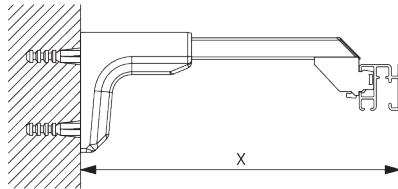

FITTING

**A. FITTING
INFORMATION**

For detailed fitting information, visit the Silent Gliss website.

Fixing points

B. CEILING FITTING

Bracket SG 3603

SG 3603
Bracket

C. WALL FITTING

Smart Fix

Smart Fix SG 11200 - SG 11205 and bracket SG 3603:
Screw SG 10492 (M4x8) needed.

Square Smart Fix SG 11210 - SG 11215 and bracket SG 3603:
Screw SG 10492 (M4x8) needed.

Universal Smart Fix SG 11154 - SG 11156 and bracket SG 3603:
Screw SG 10277 (M4x12) needed.