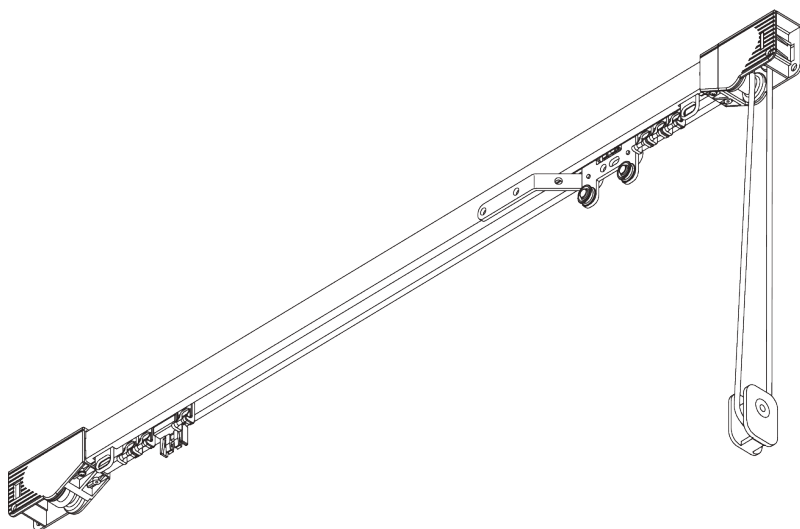

SG 3900

PRODUCT INFORMATION

- **Operation:** cord
- **Range:** M - L
- **Fitting:** ceiling, wall
- **Colours:** white RAL 9016; special colours or anodised aluminum possible
- **Fabrics:** refer to Silent Gliss fabric collection

Features:

- Bendable

SYSTEM SPECIFICATIONS

A. SYSTEM DIMENSIONS

12 m

20 kg

Max. curtain weight

	2 m	4 m	6 m	8 m	10 m	12 m
	8	12	16	15	13	11
	8	14	20	18	15	13
	10	11	11	10	8	7
	10	14	14	13	13	12
	10	11	11	11	10	10
	10	12	12	11	11	10
	8	8	7	6	5	4
	10	10	9	8	7	6

(kg max.)

B. PROFILE

Profile and bending information

SG 3982

Profile

Radius:
✓ 15 cm, 20 cm, >30 cm

**C. HOW TO
MEASURE**

- A: System width
- B: System height
- C: Distance between floor and fabric
- D: Cord height
- E: Safety Retainer SG 10731 min. 150 cm above floor

**D. SPECIFICATION
TEXT**

Silent Gliss SG 3900 Cord Operated Curtain Track System. Comprises aluminium profile SG 3982 supplied made to measure powder coated white with roller gliders SG 3911 at 10/m, cord guide/return set SG 3915, overlap arm SG 3936 and cord SG 3090. Face fixed with nylon bracket SG 3630 / SG 3655 / SG 3660 / SG Smart Fix / top fixed with nylon bracket SG 3603 at 600 mm to 800mm centres. Compliant to Child Safety legislation EN 13120.