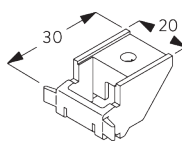

FITTING

**A. FITTING
INFORMATION**

For detailed fitting information, visit the Silent Gliss website.

Fixing points

B. CEILING FITTING

Bracket SG 3603

SG 3603
Bracket

C. WALL FITTING

Smart Fix

Smart Fix SG 11200 - SG 11205 and bracket SG 3603:
Screw SG 10492 (M4x8) needed.

Square Smart Fix SG 11210 - SG 11215 and bracket SG 3603:
Screw SG 10492 (M4x8) needed.

Universal Smart Fix SG 11154 - SG 11156 and bracket SG 3603:
Screw SG 10277 (M4x12) needed.