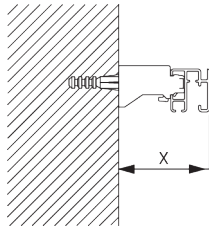

SG 11154
Universal Smart Fix 120 mm

SG 11155
Universal Smart Fix 150 mm

SG 11156
Universal Smart Fix 200 mm

**Universal brackets
SG 3630, SG 3655,
SG 3660**

Bracket	X mm
SG 3630	49
SG 3655	59
SG 3660	79

SG 3630
Bracket 35 mm

SG 3655
Bracket 50 mm

SG 3660
Bracket 65 mm

PARTS

A. STANDARD PARTS

	SG 3090 Cord ø 3.5 mm
	SG 3630 Bracket 35 mm
	SG 3911 Roller
	SG 3915 Cord guide set
	SG 3936 Overlap arm for draw rod
	SG 3982 Profile
	SG 10731 Child safety retainer set