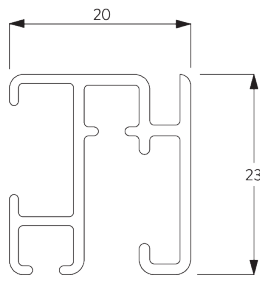

SG 3900

PRODUCT INFORMATION

- **Operation:** cord
- **Range:** M - L
- **Fitting:** ceiling, wall
- **Colours:** white RAL 9016; special colours or anodised aluminum possible
- **Fabrics:** refer to Silent Gliss fabric collection

Features:

- Bendable

SYSTEM SPECIFICATIONS

A. SYSTEM DIMENSIONS

12 m

20 kg

Max. curtain weight

	2 m	4 m	6 m	8 m	10 m	12 m
	8	12	16	15	13	11
	8	14	20	18	15	13
	10	11	11	10	8	7
	10	14	14	13	13	12
	10	11	11	11	10	10
	10	12	12	11	11	10
	8	8	7	6	5	4
	10	10	9	8	7	6

(kg max.)

B. PROFILE

Profile and bending information

SG 3982

Profile

Radius:
✓ 15 cm, 20 cm, >30 cm

**C. HOW TO
MEASURE**

- A: System width
- B: System height
- C: Distance between floor and fabric
- D: Cord height
- E: Safety Retainer SG 10731 min. 150 cm above floor