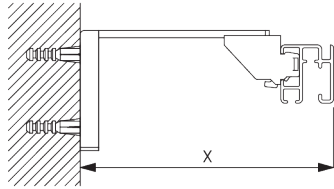

FITTING

**A. FITTING
INFORMATION**

For detailed fitting information, visit the Silent Gliss website.

Fixing points

B. CEILING FITTING

Bracket SG 3603

SG 3603
Bracket

C. WALL FITTING

Smart Fix

Smart Fix SG 11200 - SG 11205 and bracket SG 3603:
Screw SG 10492 (M4x8) needed.

Square Smart Fix SG 11210 - SG 11215 and bracket SG 3603:
Screw SG 10492 (M4x8) needed.

Universal Smart Fix SG 11154 - SG 11156 and bracket SG 3603:
Screw SG 10277 (M4x12) needed.