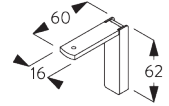

Smart Fix

Smart Fix SG 11200 - SG 11205 and bracket SG 3603:
Screw SG 10492 (M4x8) needed.

Square Smart Fix SG 11210 - SG 11215 and bracket SG 3603:
Screw SG 10492 (M4x8) needed.

Universal Smart Fix SG 11154 - SG 11156 and bracket SG 3603:
Screw SG 10277 (M4x12) needed.

Smart Fix	X mm
SG 11200 / SG 11210	86
SG 11201 / SG 11211	106
SG 11202 / SG 11212	126
SG 11203 / SG 11213	146
SG 11204 / 11214	176
SG 11205 / SG 11215	226
SG 11154	136-164
SG 11155	166-194
SG 11156	216-244

SG 3603
Bracket

SG 10277
Pan head screw M4x12

SG 10492
Pan head screw M4x8

SG 11200
Smart Fix 60 mm

SG 11201
Smart Fix 80 mm

SG 11202
Smart Fix 100 mm

SG 11203
Smart Fix 120 mm

SG 11204
Smart Fix 150 mm