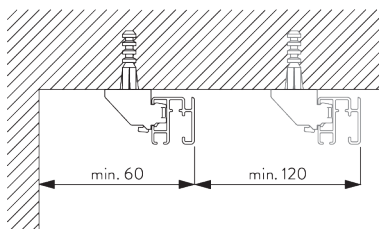

FITTING

**A. FITTING
INFORMATION**

For detailed fitting information, visit the Silent Gliss website.

Fixing points

B. CEILING FITTING

Bracket SG 3603

SG 3603
Bracket

C. WALL FITTING

Smart Fix

Smart Fix SG 11200 - SG 11205 and bracket SG 3603:
Screw SG 10492 (M4x8) needed.

Square Smart Fix SG 11210 - SG 11215 and bracket SG 3603:
Screw SG 10492 (M4x8) needed.

Universal Smart Fix SG 11154 - SG 11156 and bracket SG 3603:
Screw SG 10277 (M4x12) needed.