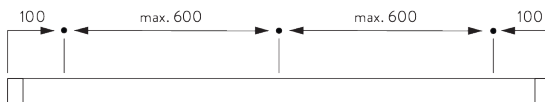

Fixing points