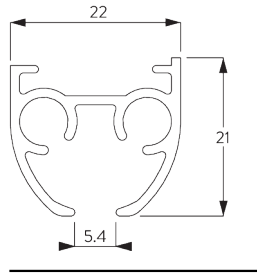

SYSTEM SPECIFICATIONS

A. PROFILE

Profile and bending information