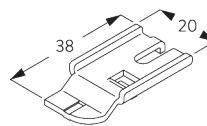

**Universal Smart Fix SG 11154 - SG 11156 and bracket SG 3832:**

Screw SG 10407 (M4x10) needed.

**Smart Fix SG 11200 - SG 11205 and clamp SG 3825:**

Screw SG 10074 (M4x8) needed.

**Square Smart Fix SG 11210 - SG 11215 and clamp SG 3825:**

Screw SG 10074 (M4x8) needed.

**Universal Smart Fix SG 11154 - SG 11156 and clamp SG 3825:**

Screw SG 11158 (M4x12) needed.

**SG 3825**

Clamp

**SG 3826**

Bracket

**SG 3832**