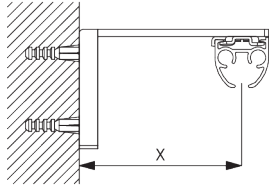

Smart Fix SG 11200 - SG 11205 and clamp SG 3825:

Screw SG 10074 (M4x8) needed.