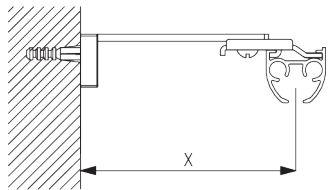

### Smart Fix

**Smart Fix SG 11200 - SG 11205 and bracket SG 3826:**  
Screw SG 10492 (M4x8) needed.

**Square Smart Fix SG 11210 - SG 11215 and bracket SG 3826:**  
Screw SG 10492 (M4x8) needed.

**Universal Smart Fix SG 11154 - SG 11156 and bracket SG 3826:**  
Screw SG 10277 (M4x12) needed.

**Smart Fix SG 11200 - SG 11205 and bracket SG 3832:**  
Screw SG 10492 (M4x8) needed.

**Square Smart Fix SG 11210 - SG 11215 and bracket SG 3832:**  
Screw SG 10492 (M4x8) needed.

Smart Fix	X mm (SG 3826 / SG 3825)	X mm (SG 3832)
SG 11200 / SG 11210	52	70
SG 11201 / SG 11211	72	90
SG 11202 / SG 11212	92	110
SG 11203 / SG 11213	112	130
SG 11204 / SG 11214	142	160
SG 11205 / SG 11215	192	210
SG 11154	102-130	120-148
SG 11155	132-160	150-178
SG 11156	182-210	200-228