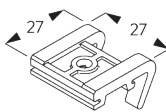

**Universal Smart Fix SG 11154 - SG 11156 and bracket SG 3832:**

Screw SG 10407 (M4x10) needed.

**Smart Fix SG 11200 - SG 11205 and clamp SG 3825:**

Screw SG 10074 (M4x8) needed.

**Square Smart Fix SG 11210 - SG 11215 and clamp SG 3825:**

Screw SG 10074 (M4x8) needed.

**Universal Smart Fix SG 11154 - SG 11156 and clamp SG 3825:**

Screw SG 11158 (M4x12) needed.

**SG 3825**

Clamp

**SG 3826**

Bracket

**SG 3832**