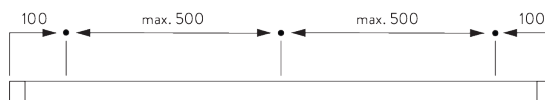

FITTING

A. FITTING INFORMATION

Fixing points

For detailed fitting information, visit the Silent Gliss website.