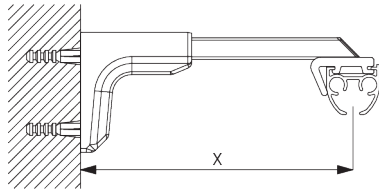

## C. WALL FITTING

### Smart Fix

**Smart Fix SG 11200 - SG 11205 and bracket SG 3826:**  
Screw SG 10492 (M4x8) needed.

**Square Smart Fix SG 11210 - SG 11215 and bracket SG 3826:**  
Screw SG 10492 (M4x8) needed.

**Universal Smart Fix SG 11154 - SG 11156 and bracket SG 3826:**  
Screw SG 10277 (M4x12) needed.