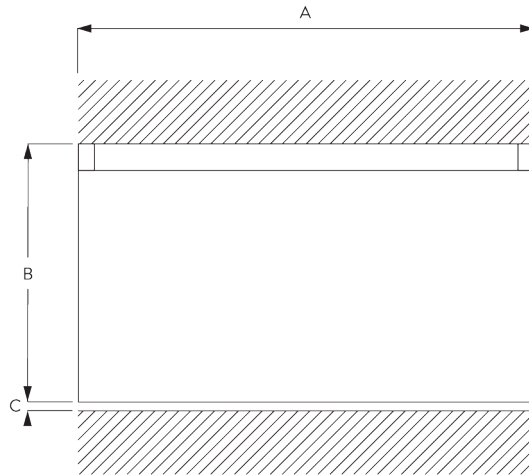

## A. PROFILE

Profile and bending information

SG 3841

Profile

Radius:  
20 cm, >30 cm

## B. HOW TO MEASURE

A: System width  
B: System height  
C: Distance between floor and fabric