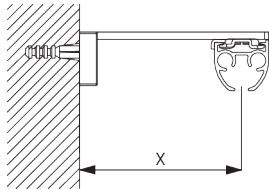

Square Smart Fix SG 11210 - SG 11215 and clamp SG 3825:

Screw SG 10074 (M4x8) needed.