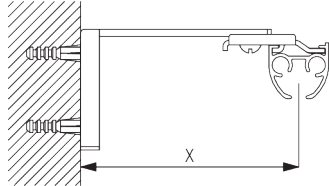

### Smart Fix

**Smart Fix SG 11200 - SG 11205 and bracket SG 3826:**  
Screw SG 10492 (M4x8) needed.

**Square Smart Fix SG 11210 - SG 11215 and bracket SG 3826:**  
Screw SG 10492 (M4x8) needed.

**Universal Smart Fix SG 11154 - SG 11156 and bracket SG 3826:**  
Screw SG 10277 (M4x12) needed.

**Smart Fix SG 11200 - SG 11205 and bracket SG 3832:**  
Screw SG 10492 (M4x8) needed.

**Square Smart Fix SG 11210 - SG 11215 and bracket SG 3832:**  
Screw SG 10492 (M4x8) needed.

Smart Fix	X mm (SG 3826 / SG 3825)	X mm (SG 3832)
SG 11200 / SG 11210	52	70
SG 11201 / SG 11211	72	90
SG 11202 / SG 11212	92	110
SG 11203 / SG 11213	112	130
SG 11204 / SG 11214	142	160
SG 11205 / SG 11215	192	210
SG 11154	102-130	120-148
SG 11155	132-160	150-178
SG 11156	182-210	200-228