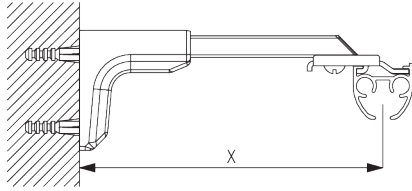

### Smart Fix

**Smart Fix SG 11200 - SG 11205 and bracket SG 3826:**  
Screw SG 10492 (M4x8) needed.

**Square Smart Fix SG 11210 - SG 11215 and bracket SG 3826:**  
Screw SG 10492 (M4x8) needed.

**Universal Smart Fix SG 11154 - SG 11156 and bracket SG 3826:**  
Screw SG 10277 (M4x12) needed.

**Smart Fix SG 11200 - SG 11205 and bracket SG 3832:**  
Screw SG 10492 (M4x8) needed.

**Square Smart Fix SG 11210 - SG 11215 and bracket SG 3832:**  
Screw SG 10492 (M4x8) needed.

Smart Fix	X mm (SG 3826 / SG 3825)	X mm (SG 3832)
SG 11200 / SG 11210	52	70
SG 11201 / SG 11211	72	90
SG 11202 / SG 11212	92	110
SG 11203 / SG 11213	112	130
SG 11204 / SG 11214	142	160
SG 11205 / SG 11215	192	210
SG 11154	102-130	120-148
SG 11155	132-160	150-178
SG 11156	182-210	200-228