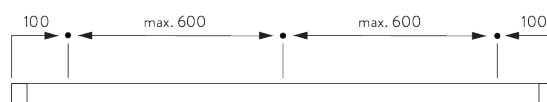

FITTING

A. FITTING INFORMATION

Fixing points

For detailed fitting information, visit the Silent Gliss website.