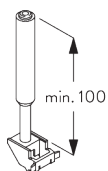

**Universal brackets
SG 3630, SG 3655,
SG 3660**

Bracket	X mm
SG 3630	33
SG 3655	48
SG 3660	63

SG 3630
Bracket 35 mm

SG 3655
Bracket 50 mm

SG 3660
Bracket 65 mm

**D. SUSPENDED
FITTING**

**Hanger SG 3639 /
wall support SG 3602**

SG 3602
Wall support

SG 3639
Hanger

PARTS

A. STANDARD PARTS

	SG 1080p Profile
	SG 3533 Glider
	SG 3630 Bracket 35 mm
	SG 3667 End cover

B. OPTIONAL PARTS

	SG 3016 End stop		SG 3602 Wall support
	SG 3020 Hook		SG 3603 Bracket
	SG 3032 Spring stop		SG 3604 Corner connector
	SG 3070 End stop		SG 3618 Wall bracket
	SG 3071 End stop		SG 3620 Connection bridge
	SG 3151 Spacer		SG 3626 Return holder
	SG 3511 Glider		SG 3638 Corner connector
	SG 3534 Glider 3533 on strip		SG 3639 Hanger
	SG 3548 Glider		SG 3648 Eyelet
	SG 3562 Heading tape		SG 3655 Bracket 50 mm
	SG 3570 Glider		SG 3660 Bracket 65 mm
	SG 3571 Hook		SG 6146 Hook
	SG 3582 Hook		SG 10277 Pan head screw M4x12
	SG 3599 Hook		SG 10430 Draw rod 50 cm

SG 10431

Draw rod 75 cm

SG 10432

Draw rod 100 cm

SG 10433

Draw rod 125 cm

SG 10434

Draw rod 150 cm