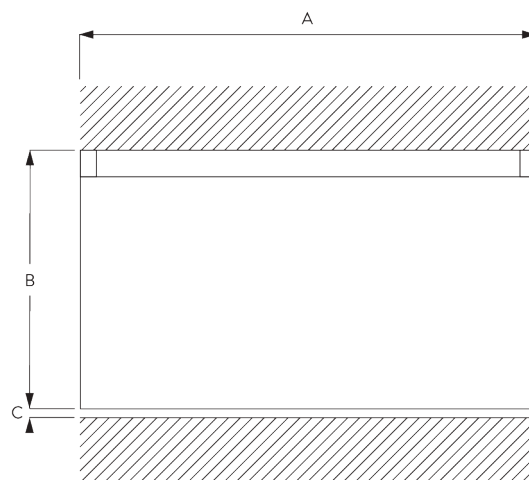

SG 1080

PRODUCT INFORMATION

- **Operation:** hand
- **Range:** S
- **Fitting:** ceiling, wall, suspended
- **Colours:** white RAL 9016, black RAL 9005 or anodised aluminum, special colours possible
- **Fabrics:** refer to Silent Gliss fabric collection

Features:

- Bendable

SYSTEM SPECIFICATIONS

A. PROFILE

Profile and bending information

SG 1080p

Profile

 Radius:
6 cm, 10 cm, >30 cm

B. HOW TO MEASURE

A: System width
B: System height
C: Distance between floor and fabric

C. SPECIFICATION TEXT

Silent Gliss SG 1080 Hand Drawn Curtain Track System. Comprises aluminium profile SG 1080 supplied made to measure in silver anodised or powder coated white / matt white / anodic grey / antique bronze / charcoal / black with gliders SG 3533 at 14/m and 2 end covers SG 3667 / end stops SG 3016 per length. Top fixed with brackets SG 3603 at max. 600mm centres / wall fix with universal brackets SG 3630 / SG 3655 / SG 3660 / SG Smart Fix at max. 600mm centres.