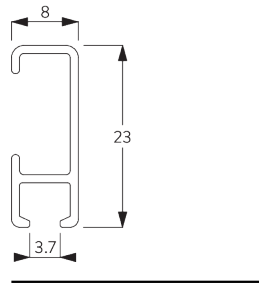

SG 1080

PRODUCT INFORMATION

- **Operation:** hand
- **Range:** S
- **Fitting:** ceiling, wall, suspended
- **Colours:** white RAL 9016, black RAL 9005 or anodised aluminum, special colours possible
- **Fabrics:** refer to Silent Gliss fabric collection

Features:

- Bendable

SYSTEM SPECIFICATIONS

A. PROFILE

Profile and bending information

SG 1080p

Profile

 Radius:
6 cm, 10 cm, >30 cm

B. HOW TO MEASURE

A: System width
B: System height
C: Distance between floor and fabric

C. SPECIFICATION TEXT

Silent Gliss SG 1080 Hand Drawn Curtain Track System. Comprises aluminium profile SG 1080 supplied made to measure in silver anodised or powder coated white / matt white / anodic grey / antique bronze / charcoal / black with gliders SG 3533 at 14/m and 2 end covers SG 3667 / end stops SG 3016 per length. Top fixed with brackets SG 3603 at max. 600mm centres / wall fix with universal brackets SG 3630 / SG 3655 / SG 3660 / SG Smart Fix at max. 600mm centres.